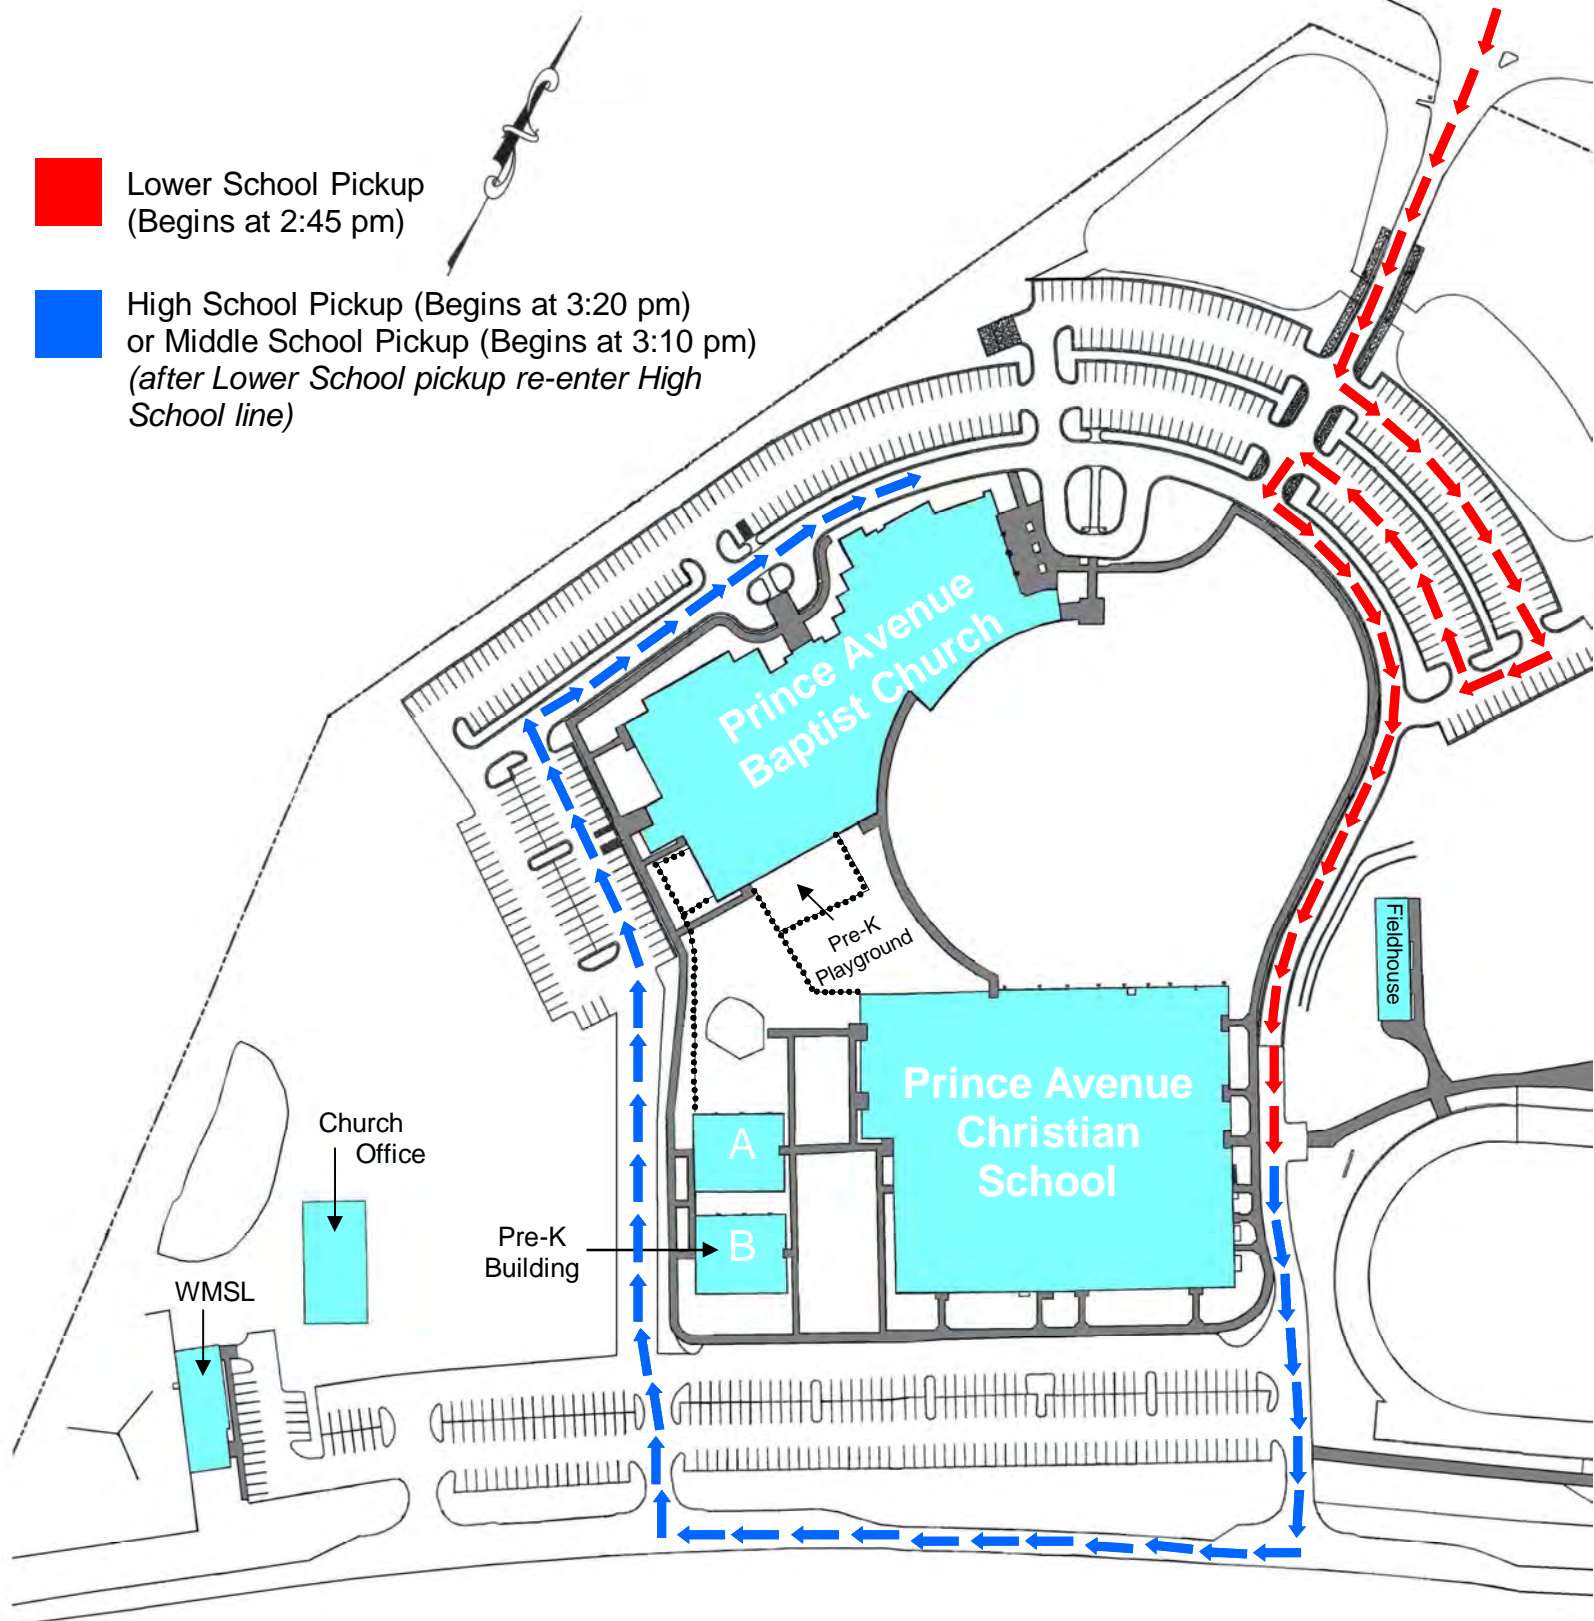

# PACS MORNING DROP OFF

Highway 78

-  Cars with Pre-K, Kindergarten or 1st Grade Drop-off Only
-  Lower School, Middle School and High School Drop-off
-  Pre-K, Kindergarten or 1st Grade Drop-off (after Lower, Middle or High School drop-off)

Ruth Jackson Road

# AFTERNOON PICKUP High School and Middle School

Highway 78

 Middle School Pickup (begins at 3:10 pm) and High School Pickup (begins at 3:20 pm)

Ruth Jackson Road