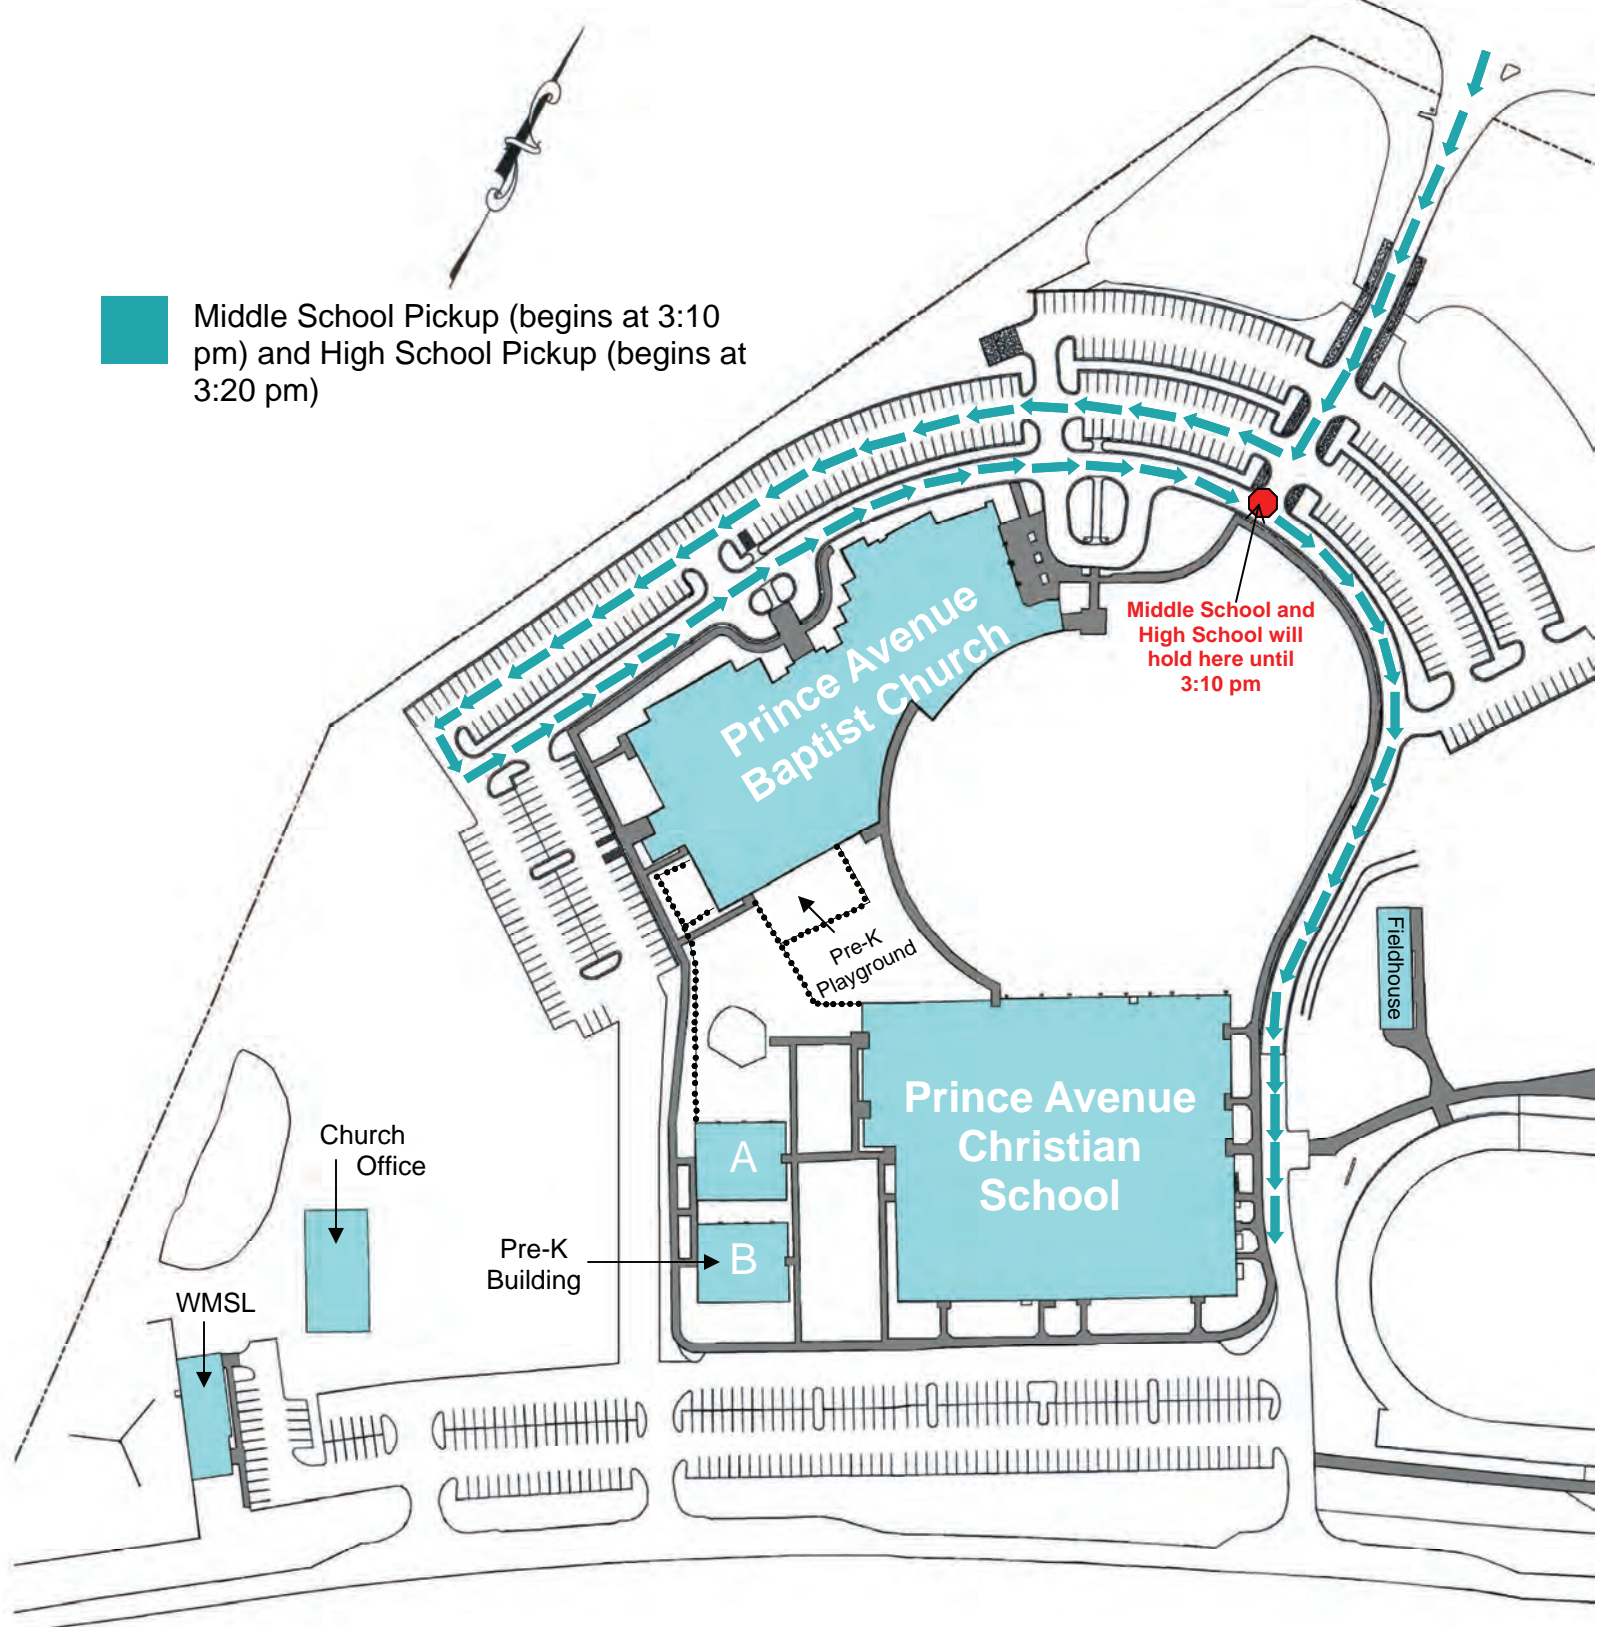

Ruth Jackson Road

# AFTERNOON PICKUP Lower School & Kindergarten

Highway 78

 Lower School Pickup  
(Begins at 2:45 pm)

 High School Pickup (Begins at 3:20 pm)  
or Middle School Pickup (Begins at 3:10 pm)  
(after Lower School pickup re-enter High  
School line)

# AFTERNOON PICKUP High School and Middle School

Highway 78

 Middle School Pickup (begins at 3:10 pm) and High School Pickup (begins at 3:20 pm)

Ruth Jackson Road