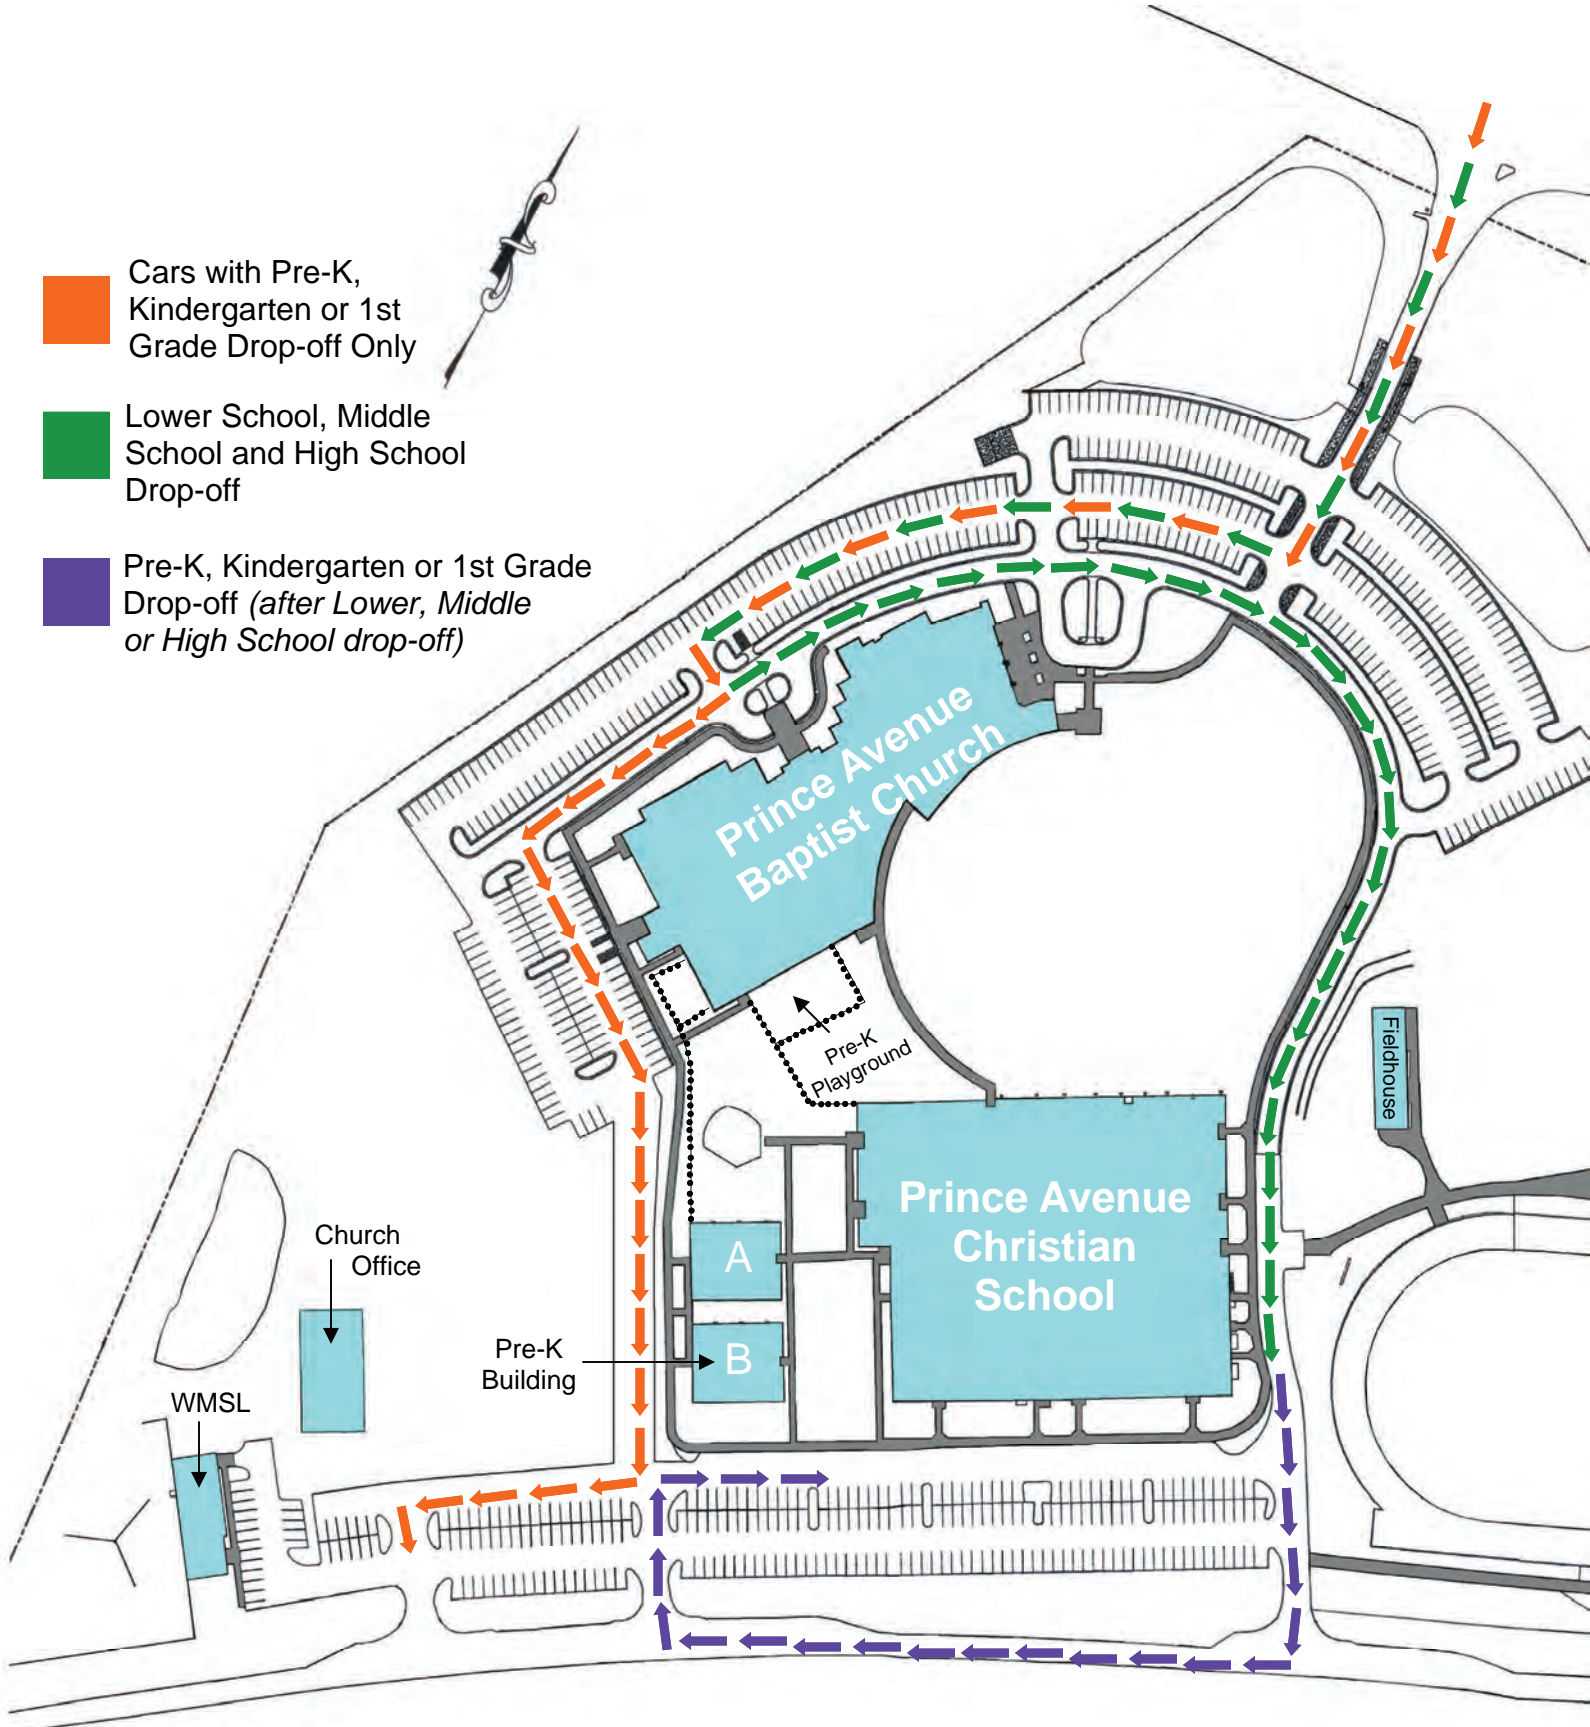

# PACS MORNING DROP OFF

Highway 78

-  Cars with Pre-K, Kindergarten or 1st Grade Drop-off Only
-  Lower School, Middle School and High School Drop-off
-  Pre-K, Kindergarten or 1st Grade Drop-off (after Lower, Middle or High School drop-off)

Ruth Jackson Road

# AFTERNOON PICKUP High School and Middle School

Highway 78

 Middle School Pickup (begins at 3:10 pm) and High School Pickup (begins at 3:20 pm)

Ruth Jackson Road