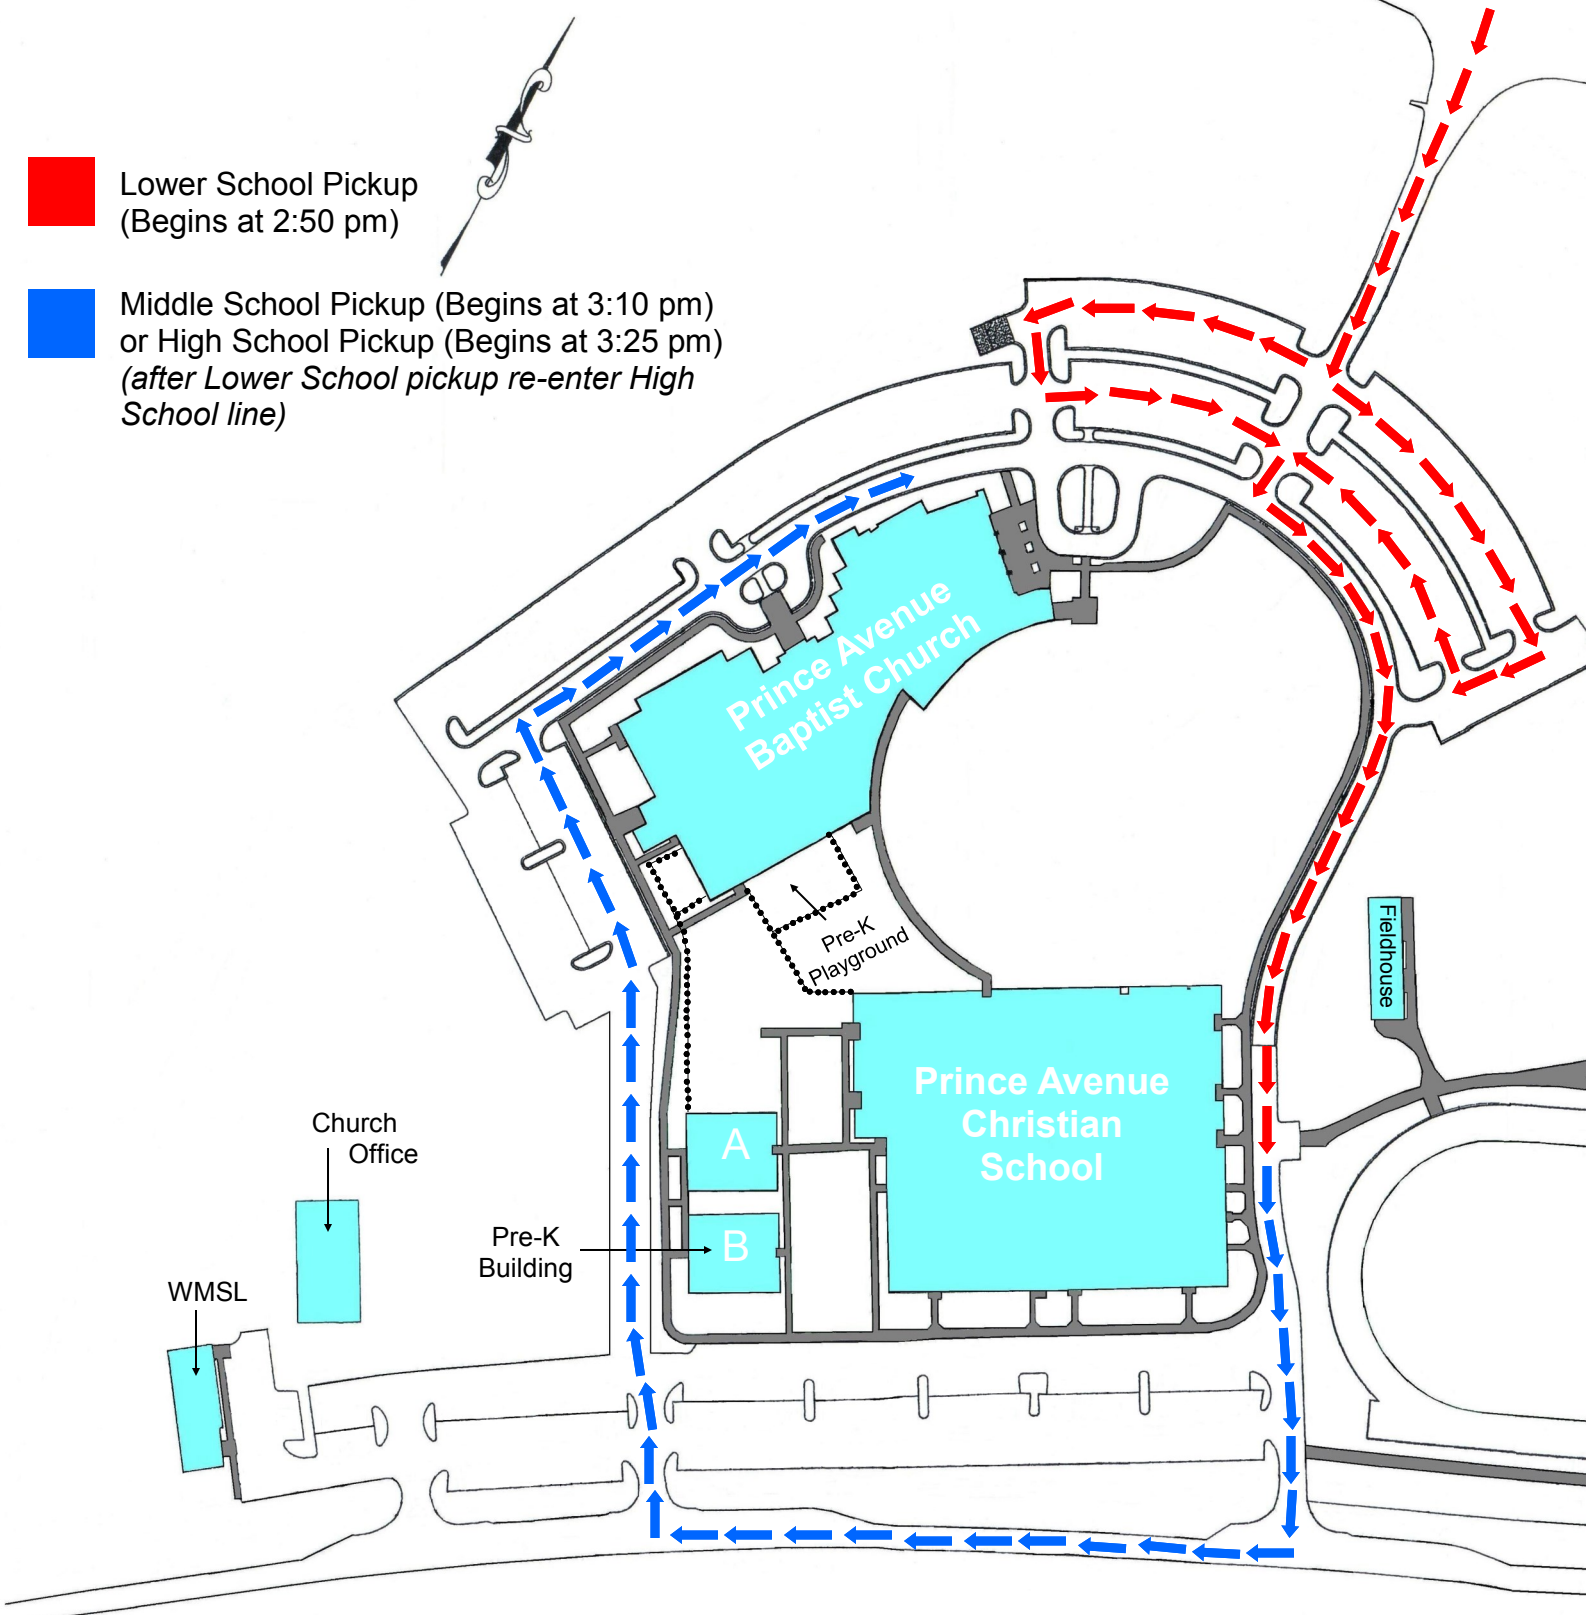

AFTERNOON PICKUP Lower School & Kindergarten

Highway 78

 Lower School Pickup
(Begins at 2:50 pm)

 Middle School Pickup (Begins at 3:10 pm)
or High School Pickup (Begins at 3:25 pm)
(after Lower School pickup re-enter High School line)

Ruth Jackson Road