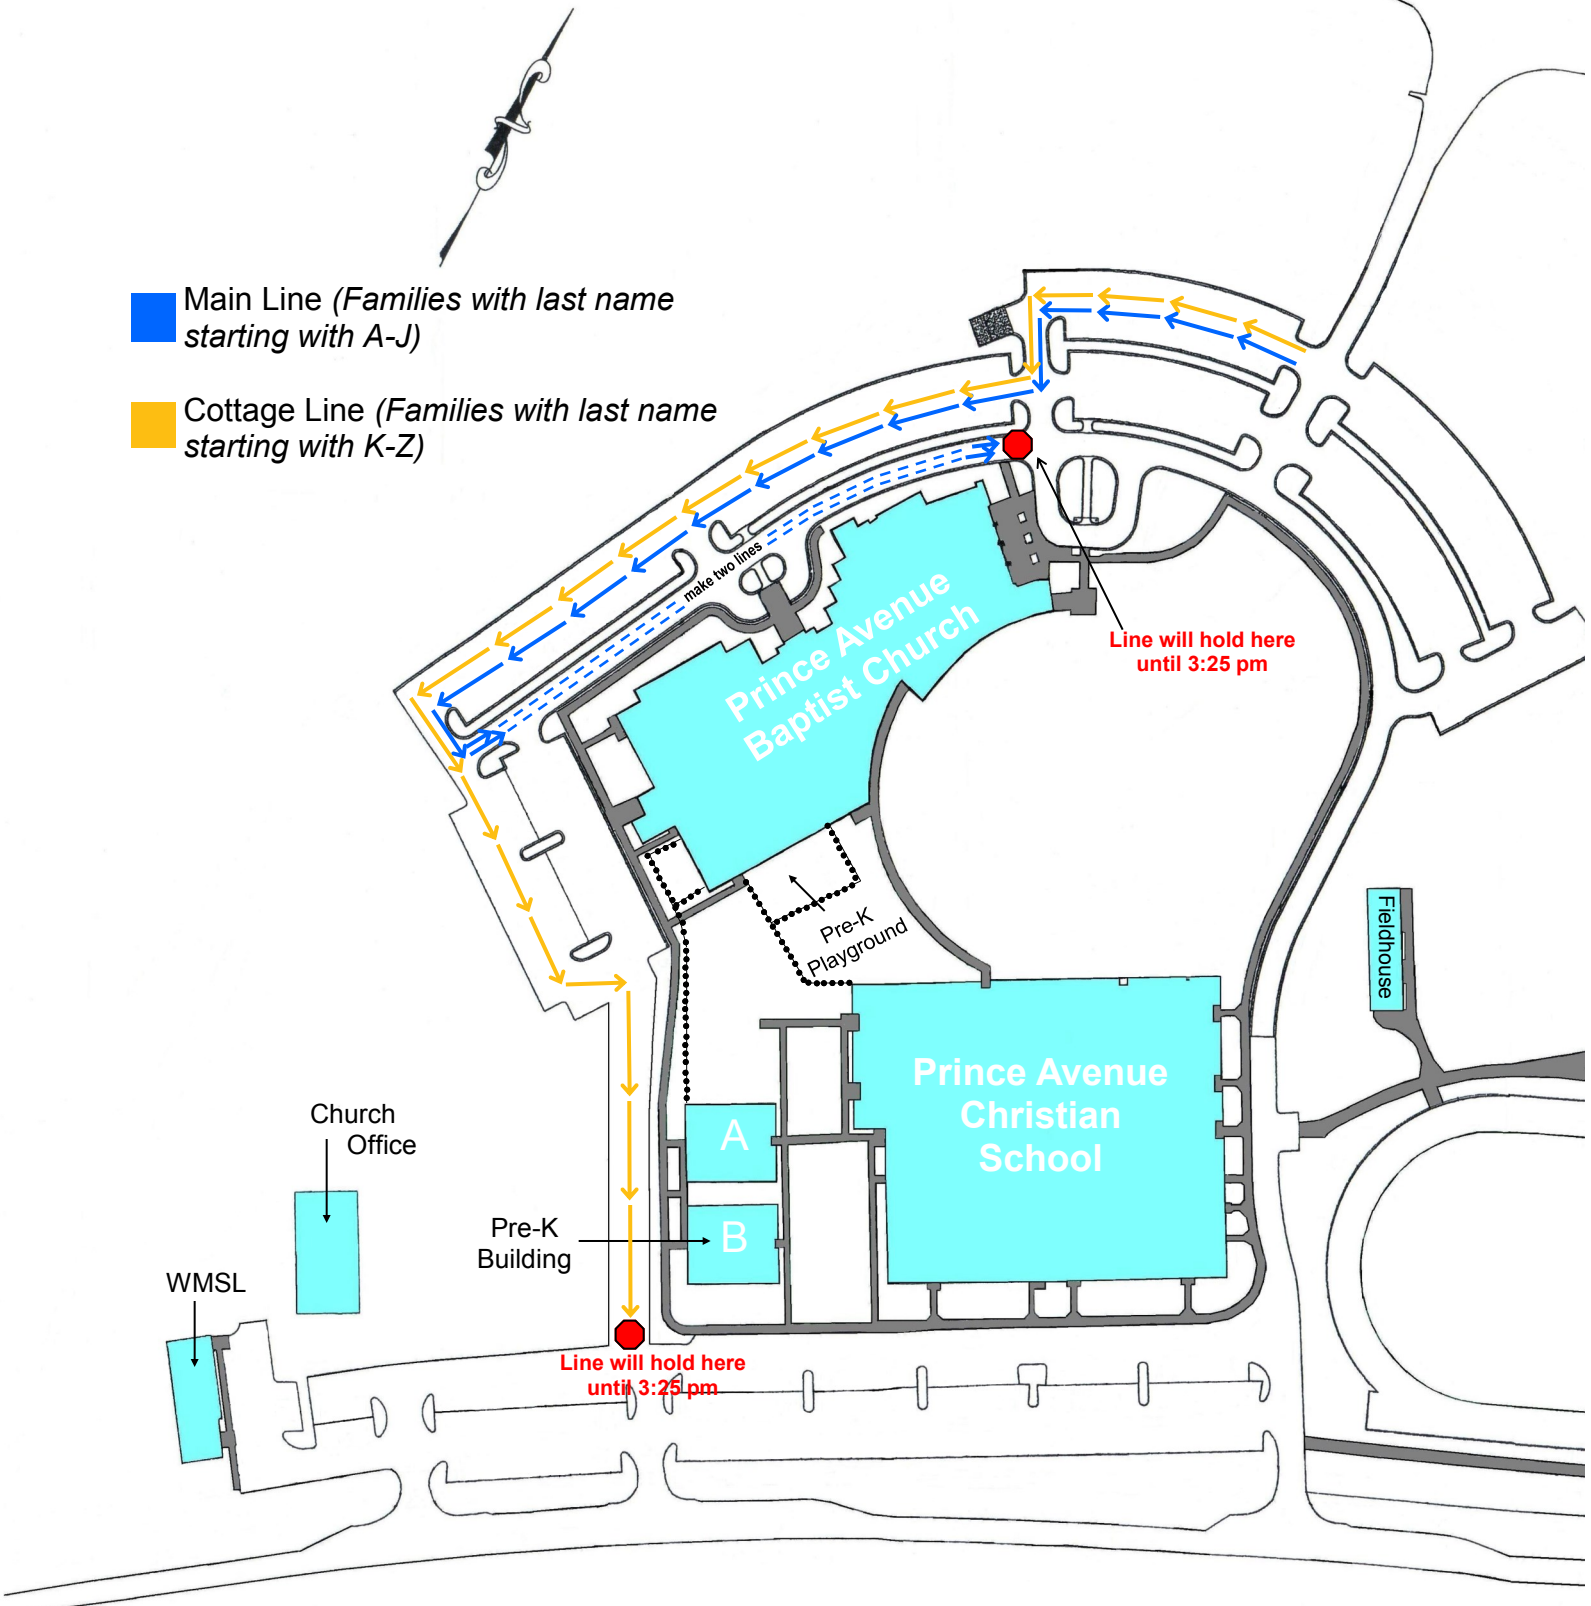

AFTERNOON PICKUP High School and Middle School

Begins at 3:25 pm

Highway 78

-  Main Line (Families with last name starting with A-J)
-  Cottage Line (Families with last name starting with K-Z)

Ruth Jackson Road