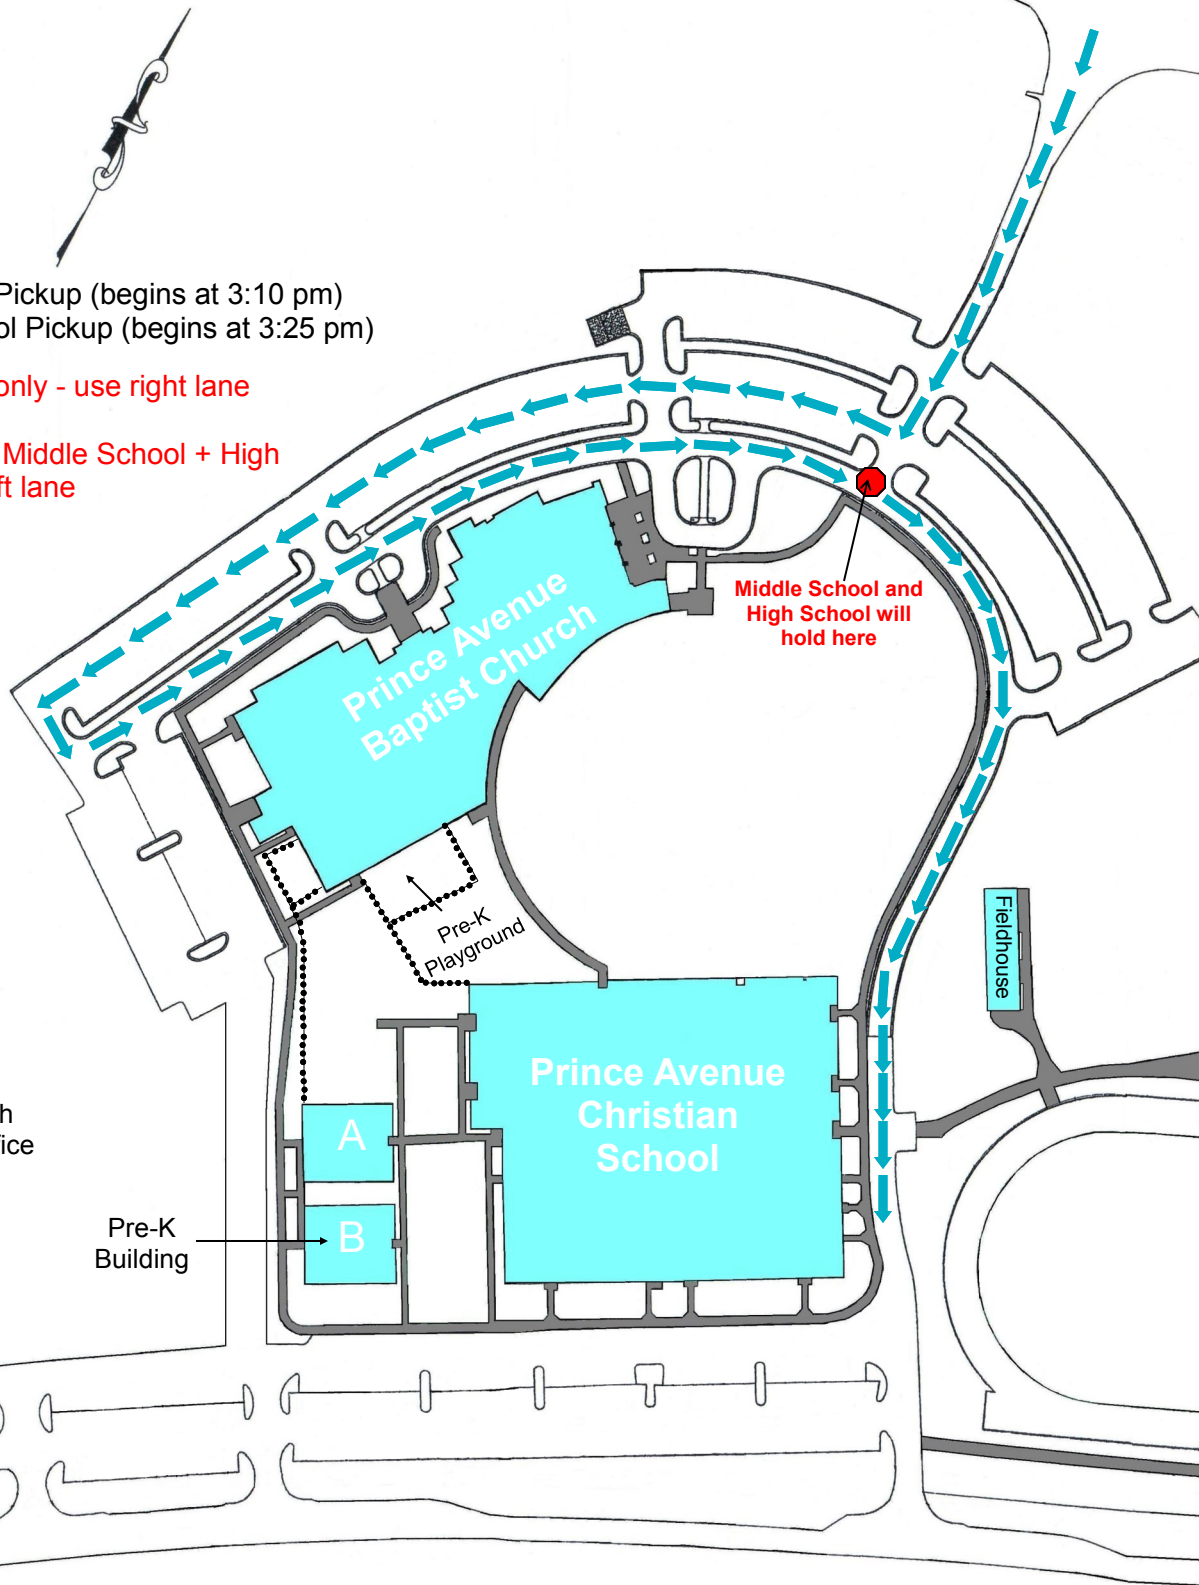

AFTERNOON PICKUP High School and Middle School

Highway 78

 Middle School Pickup (begins at 3:10 pm)
and High School Pickup (begins at 3:25 pm)

Middle School only - use right lane

High School or Middle School + High
School - use left lane

Church Office
WMSL

Pre-K Building

Ruth Jackson Road