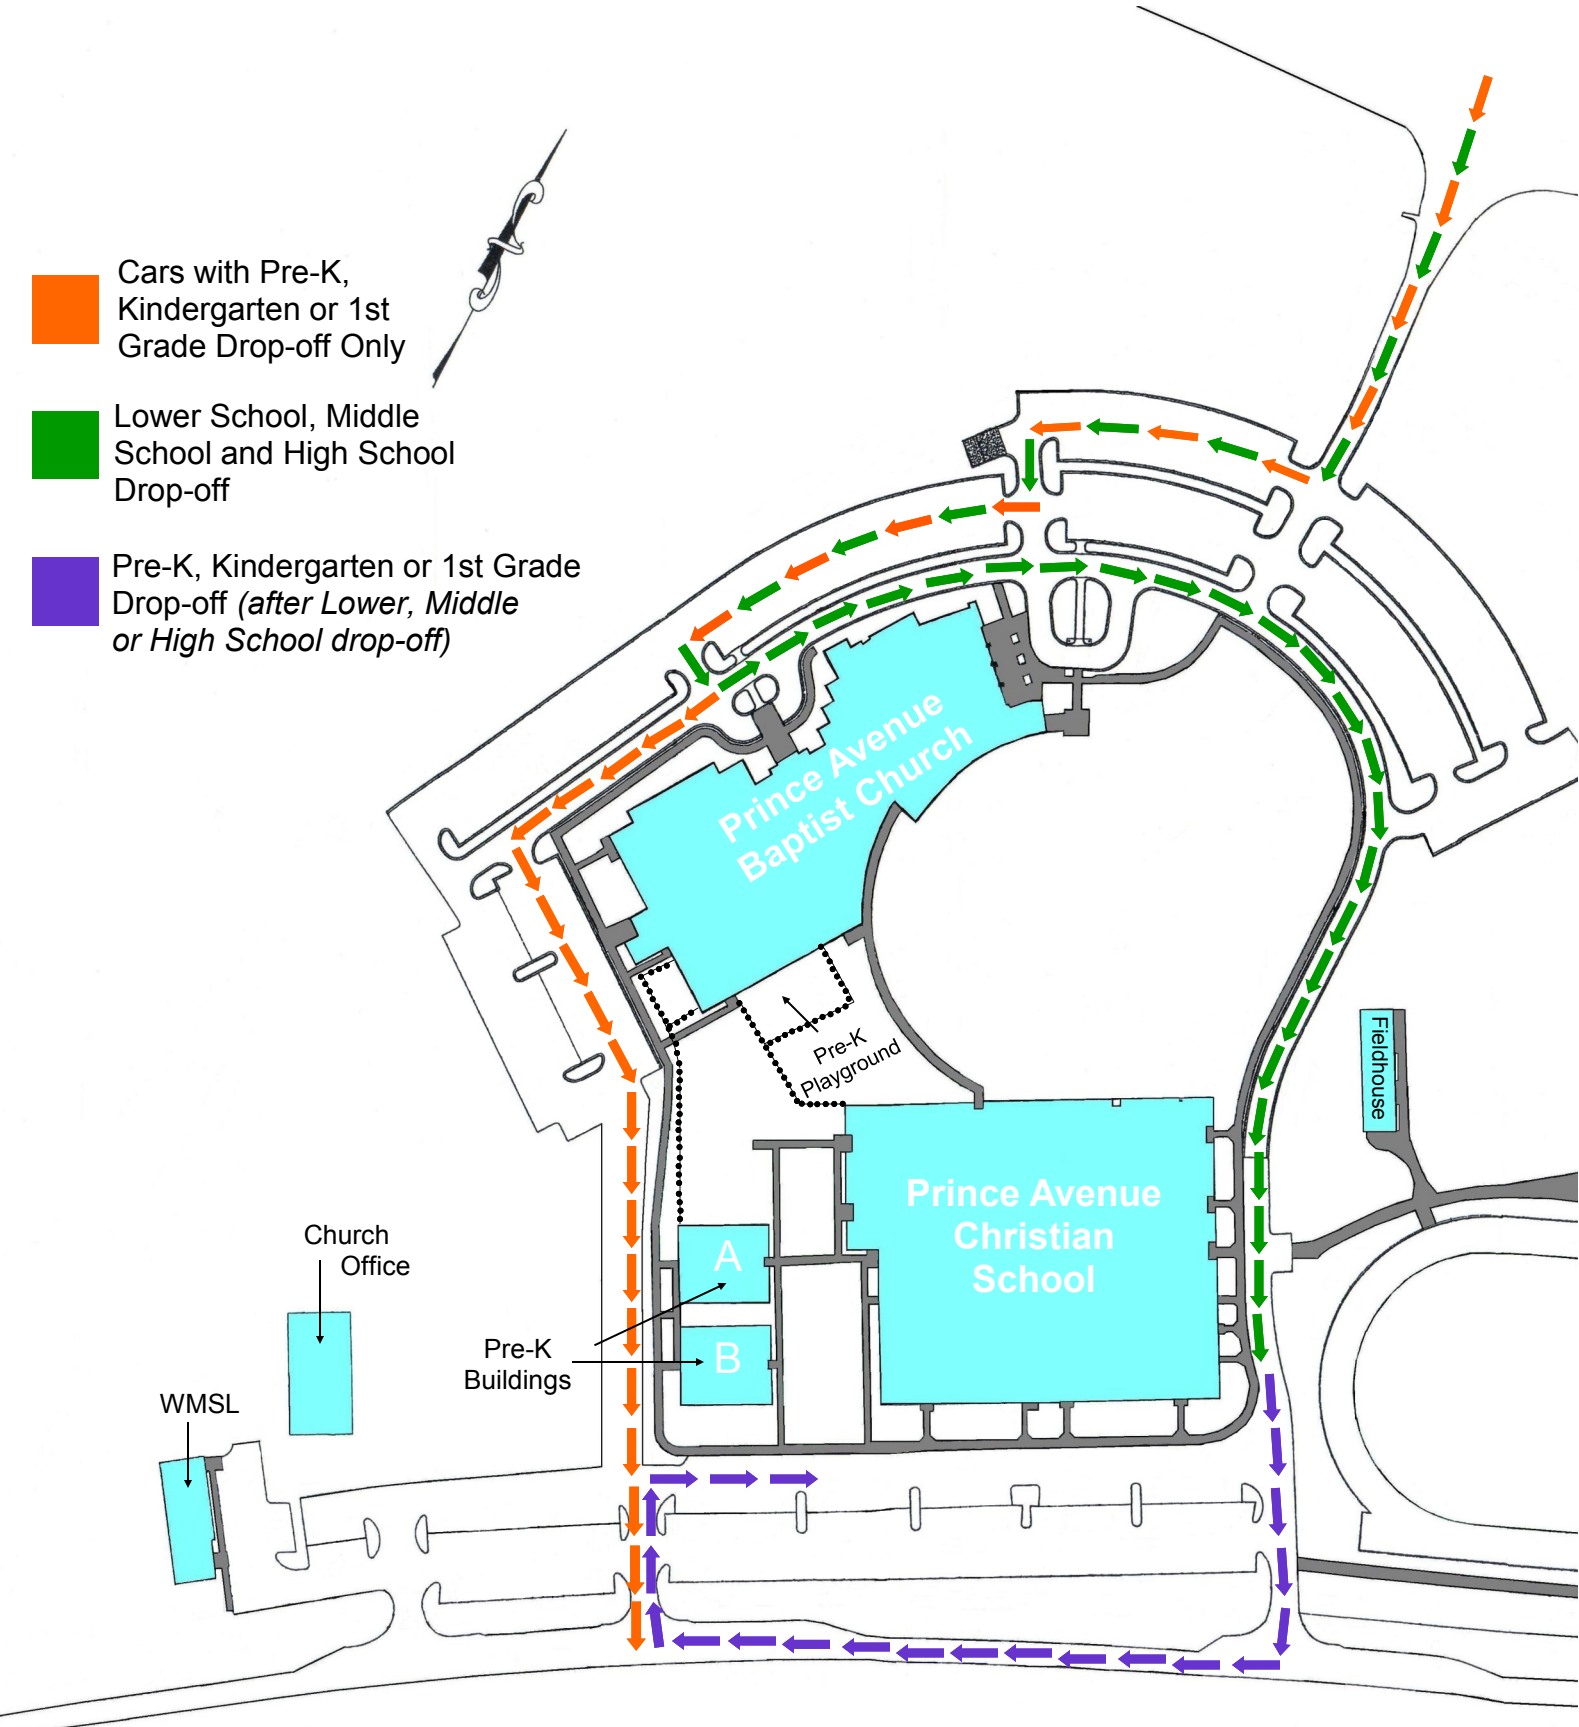

PACS MORNING DROP OFF

Highway 78

-  Cars with Pre-K, Kindergarten or 1st Grade Drop-off Only
-  Lower School, Middle School and High School Drop-off
-  Pre-K, Kindergarten or 1st Grade Drop-off (after Lower, Middle or High School drop-off)

Ruth Jackson Road