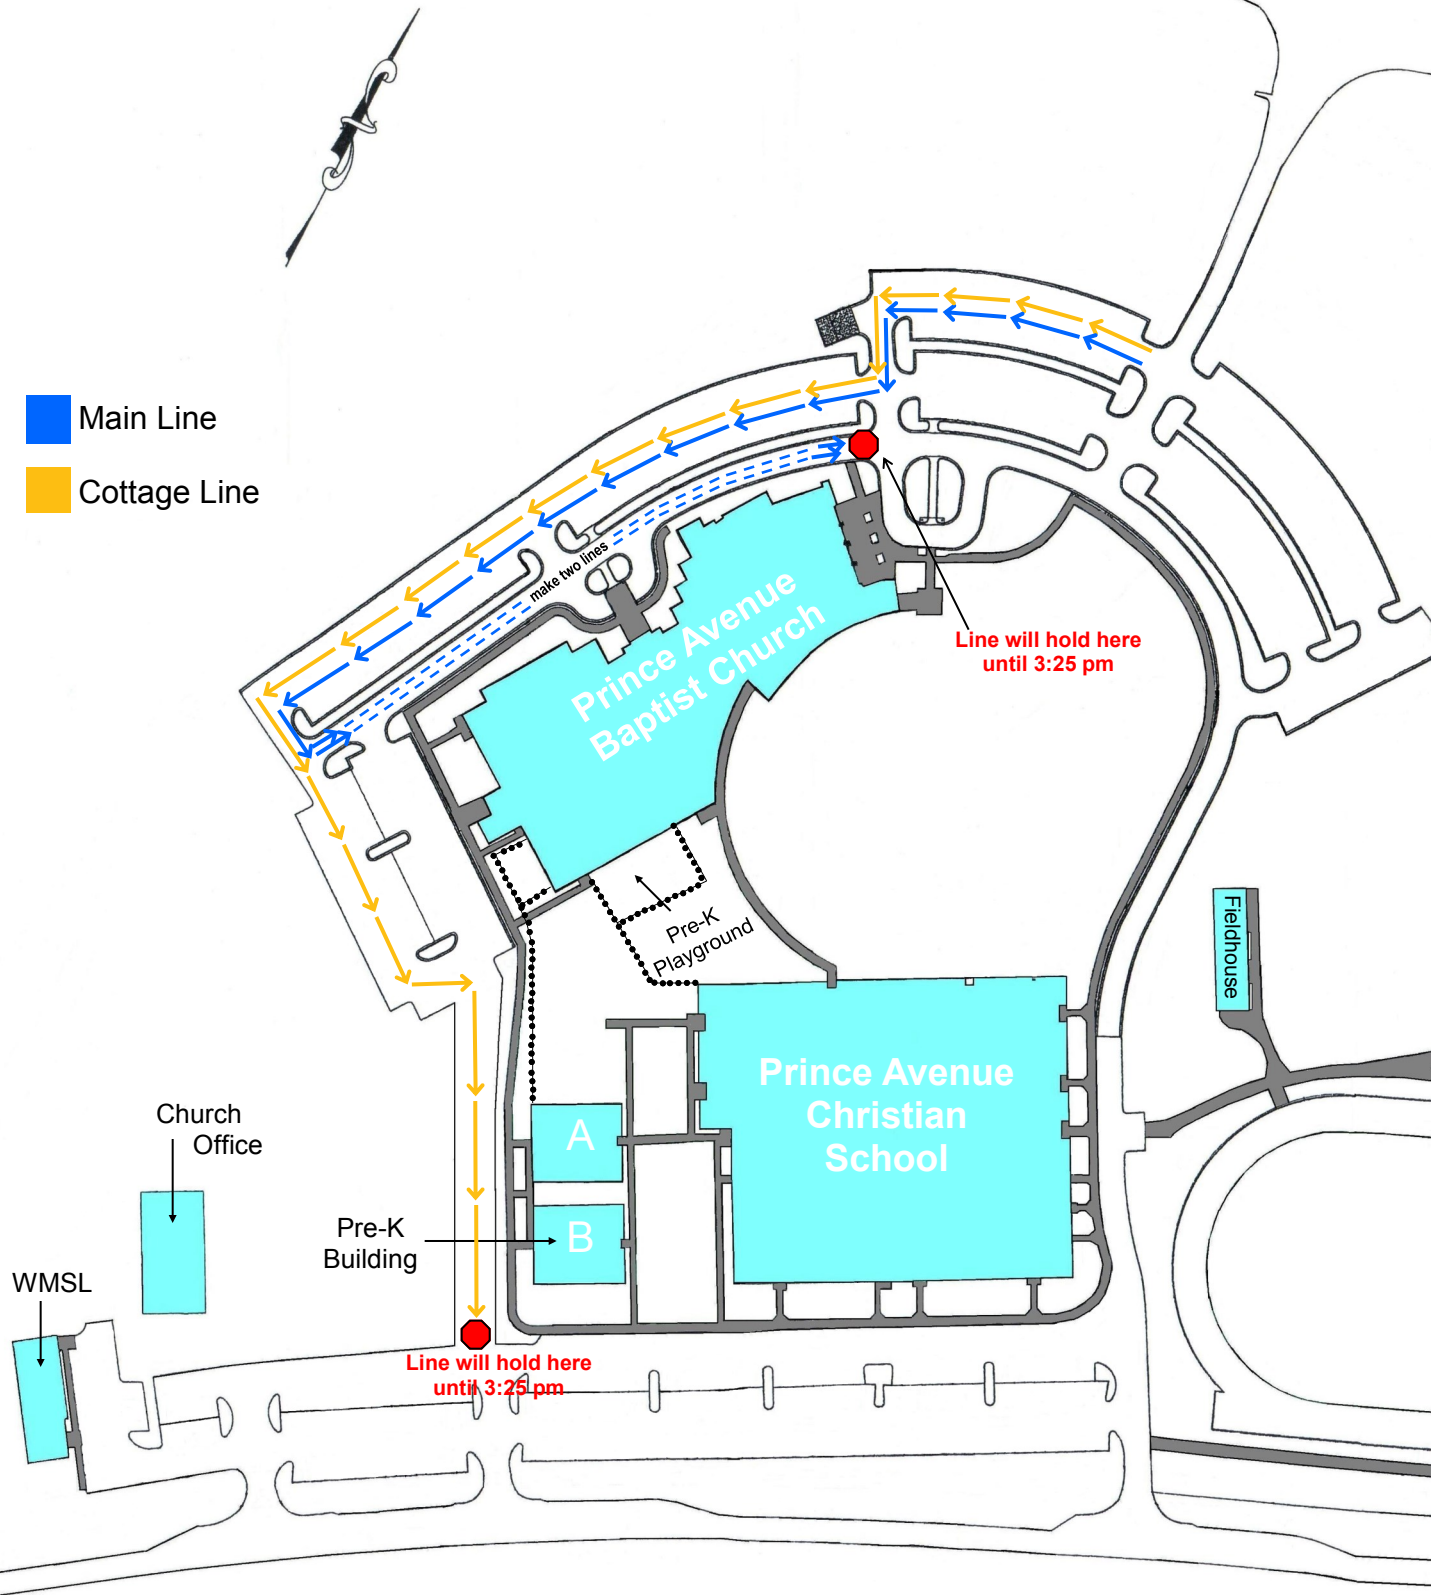

AFTERNOON PICKUP High School and Middle School

Begins at 3:25 pm

Highway 78

- Main Line
- Cottage Line

Ruth Jackson Road