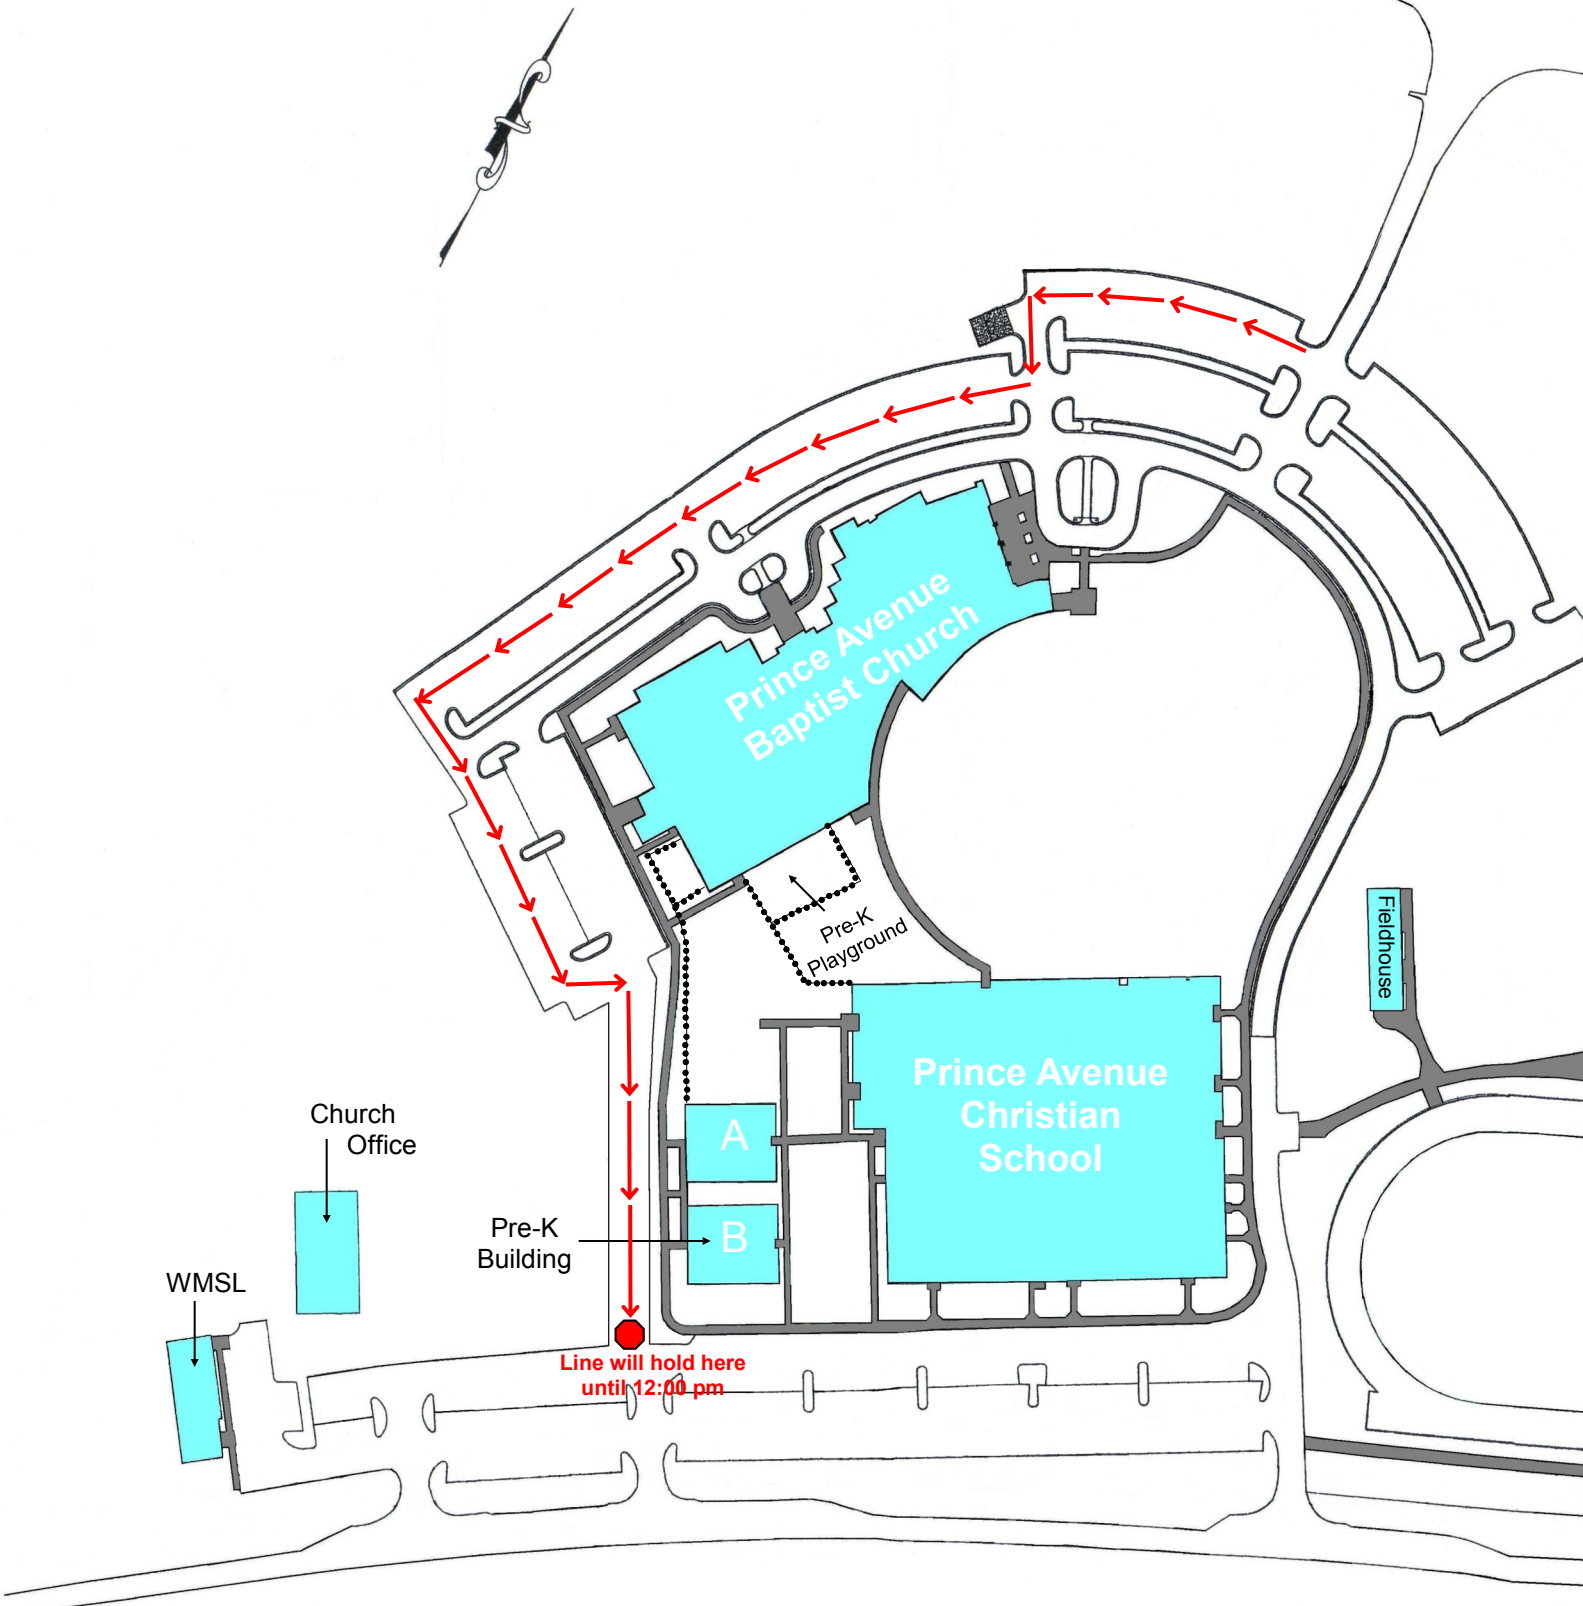

AFTERNOON PICKUP Pre-K Only

Begins at 12:00 pm

Highway 78

Ruth Jackson Road