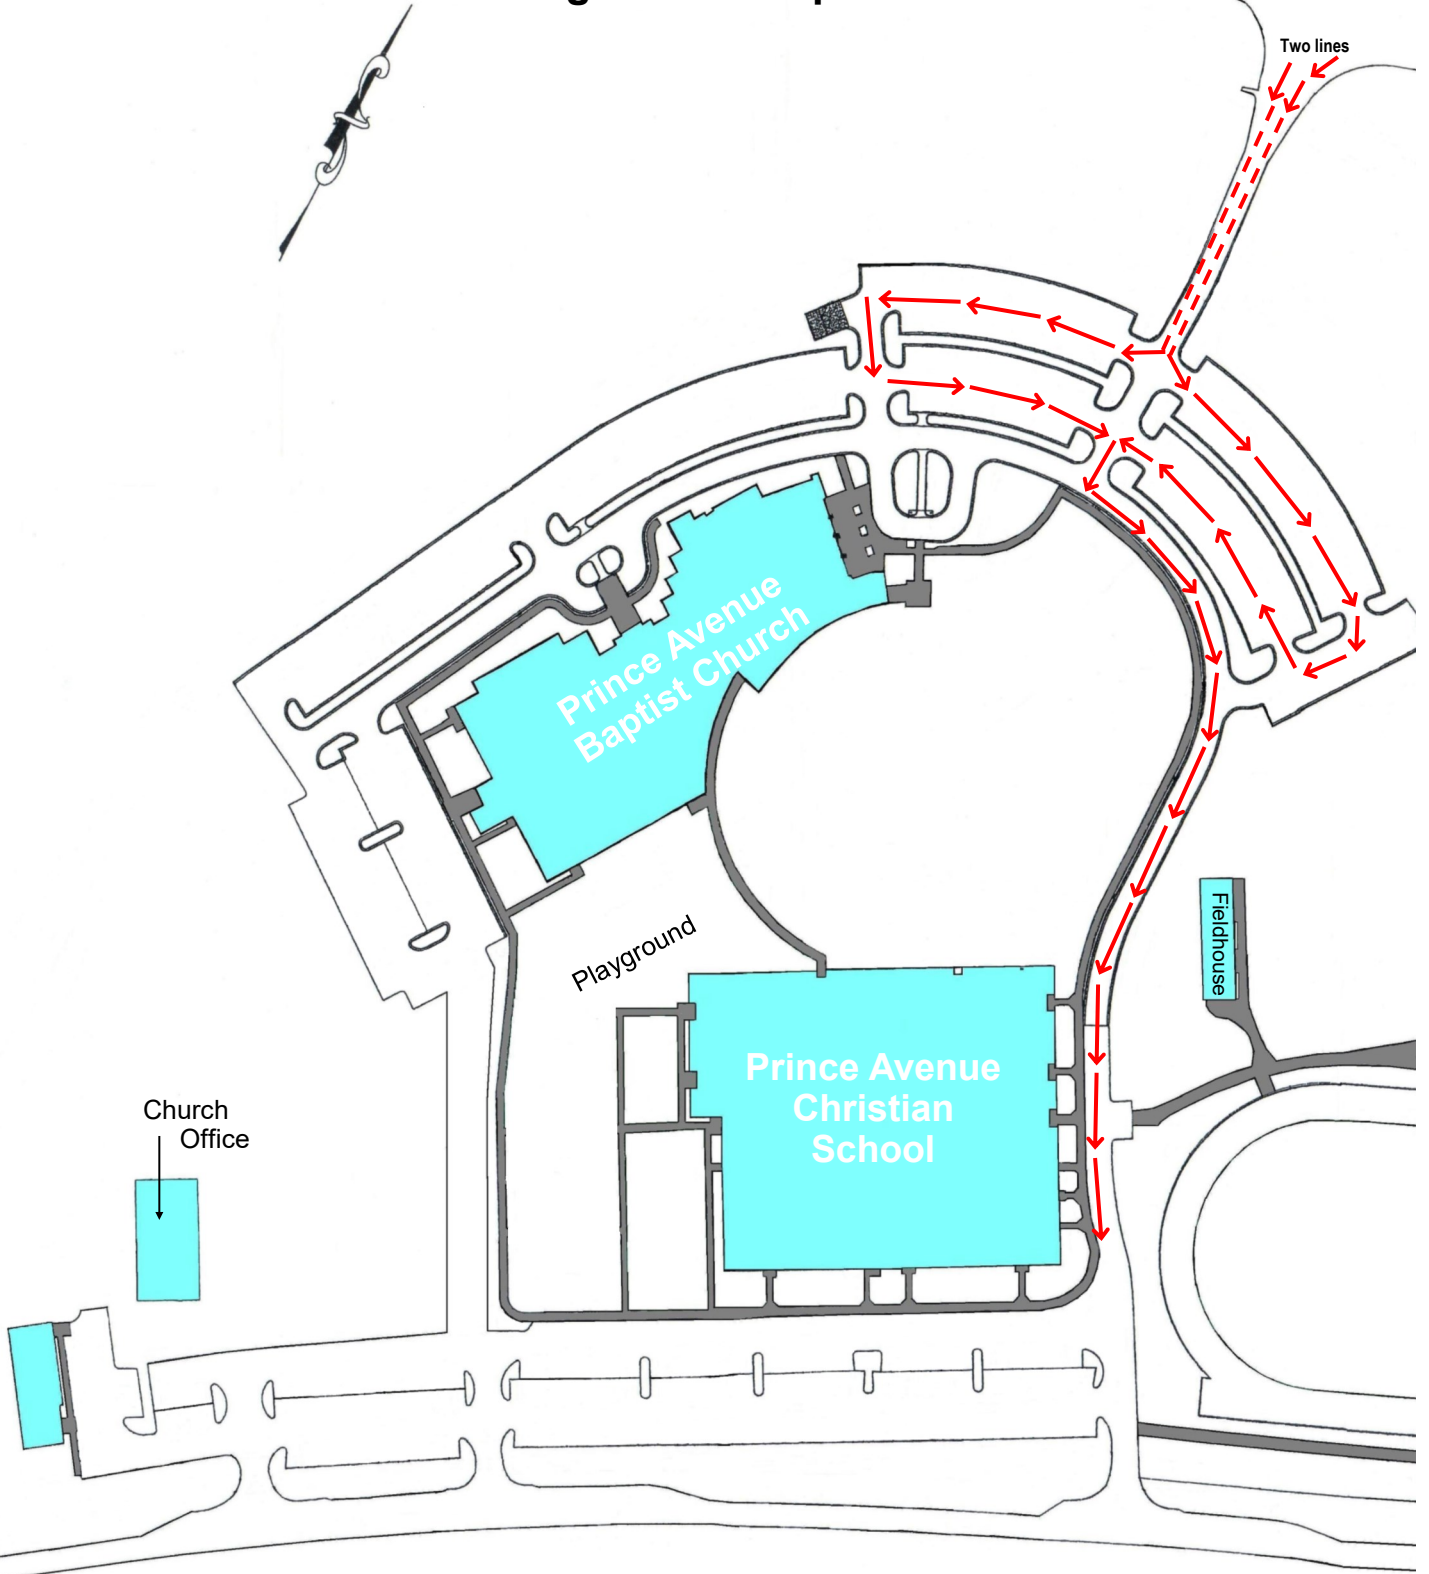

**AFTERNOON PICKUP
Lower School**

Highway 78

Begins at 2:55 pm

Ruth Jackson Road