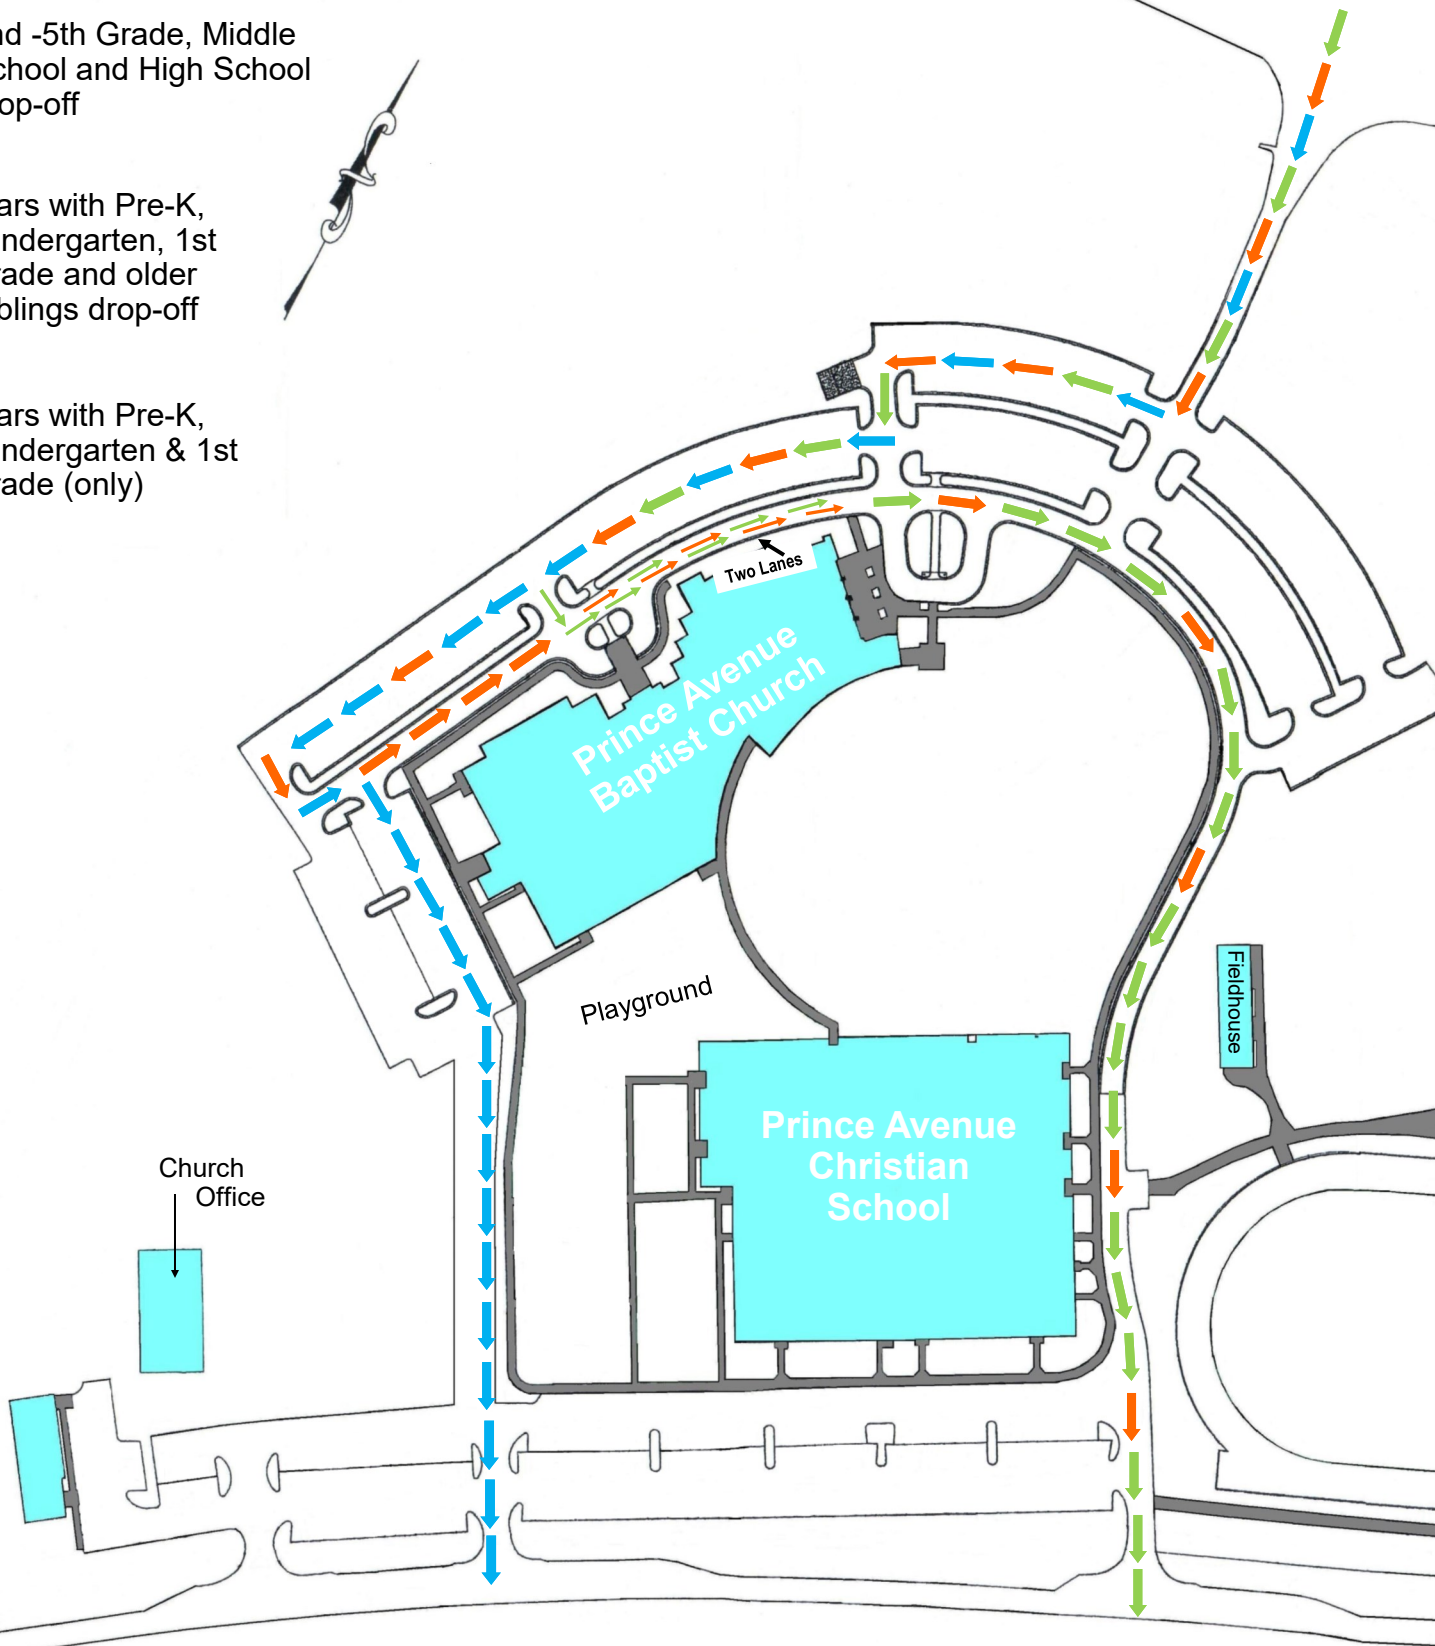

# PACS MORNING DROP OFF

Highway 78

 2nd -5th Grade, Middle School and High School drop-off

 Cars with Pre-K, Kindergarten, 1st grade and older siblings drop-off

 Cars with Pre-K, Kindergarten & 1st grade (only)

Ruth Jackson Road