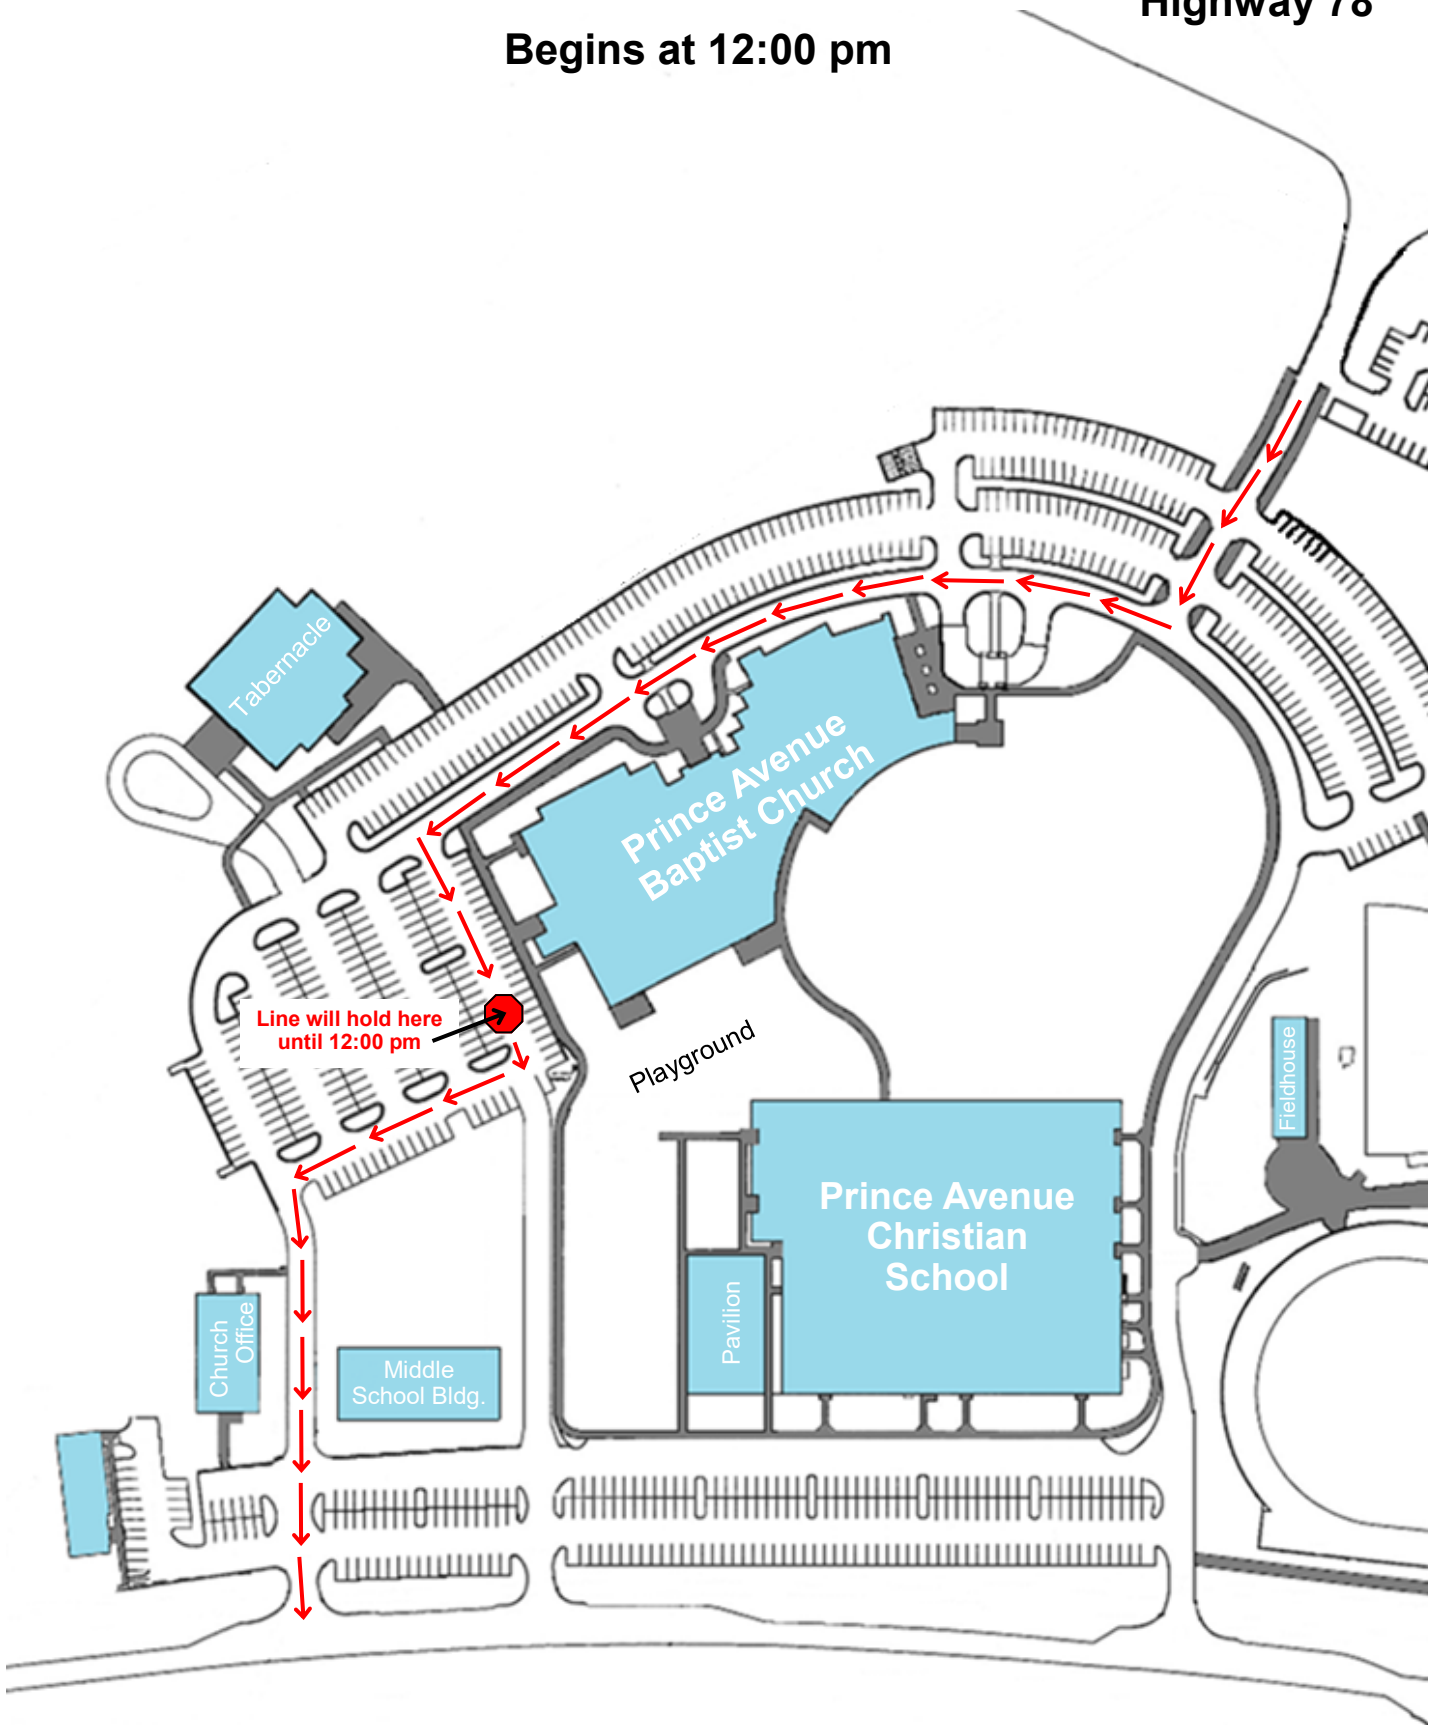

AFTERNOON PICK UP Pre-K Only

Begins at 12:00 pm

Highway 78

Ruth Jackson Road