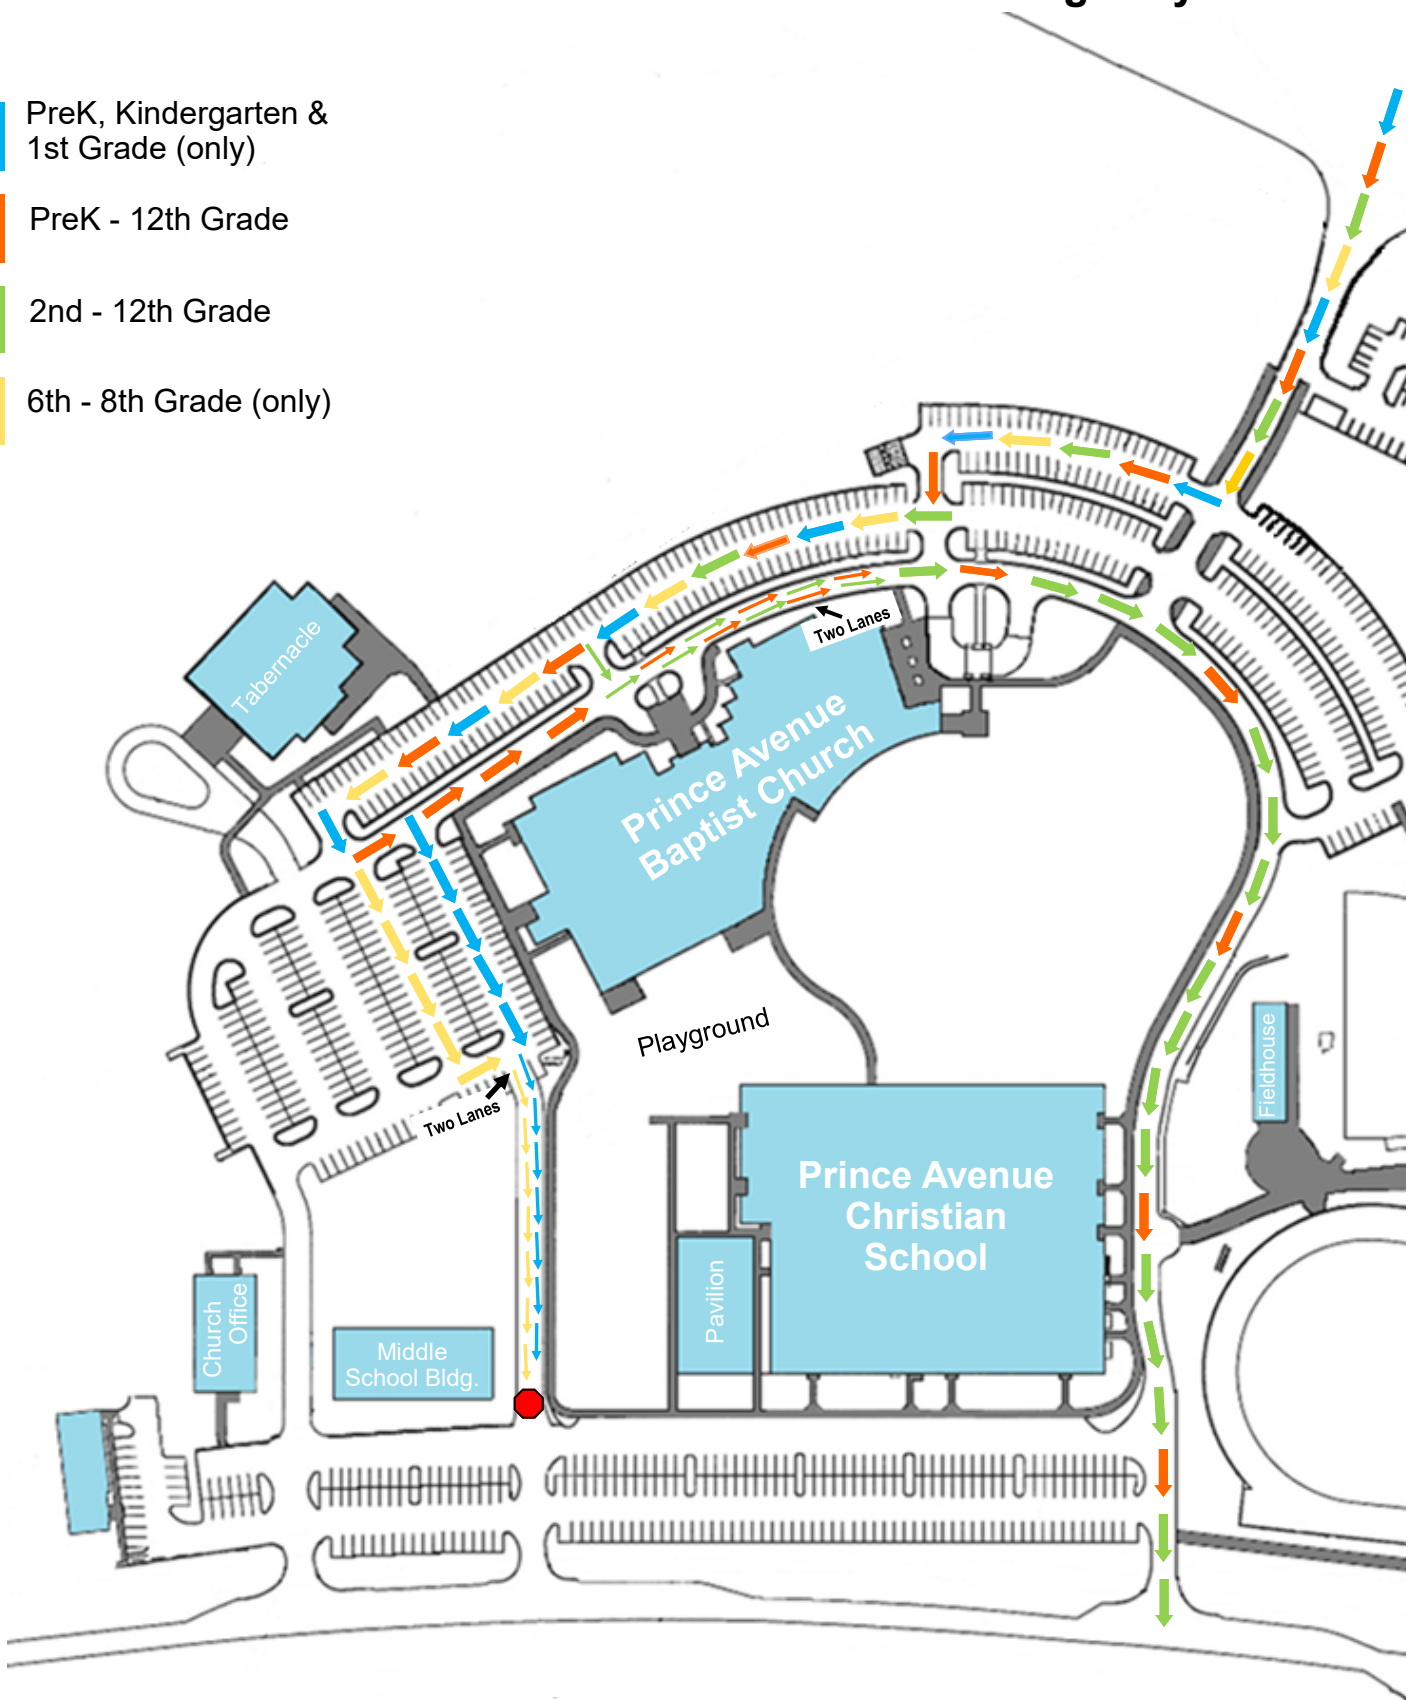

PACS MORNING DROP OFF

Highway 78

- PreK, Kindergarten & 1st Grade (only)
- PreK - 12th Grade
- 2nd - 12th Grade
- 6th - 8th Grade (only)

Ruth Jackson Road