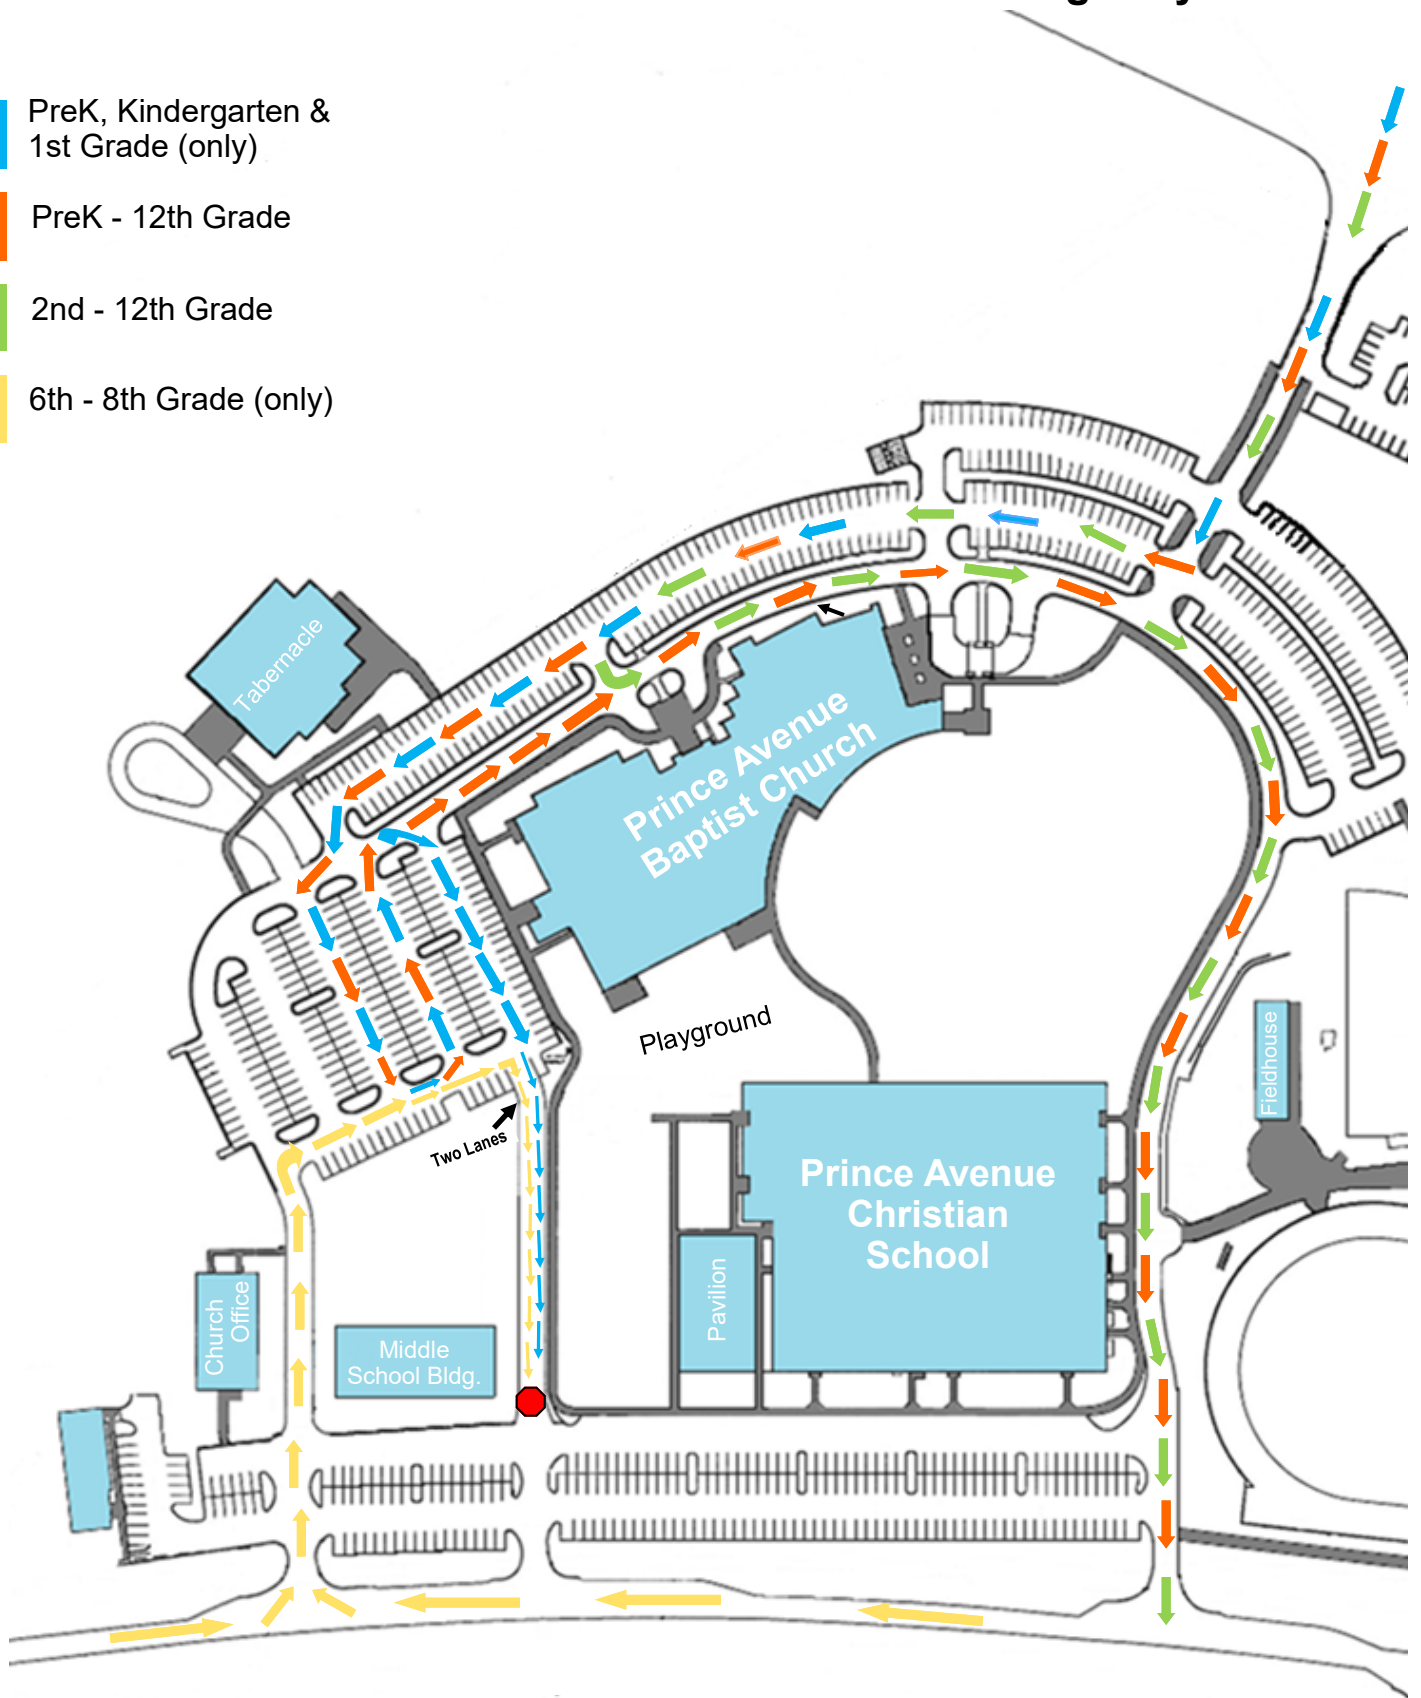

PACS MORNING DROP OFF

Highway 78

- PreK, Kindergarten & 1st Grade (only)
- PreK - 12th Grade
- 2nd - 12th Grade
- 6th - 8th Grade (only)

Ruth Jackson Road